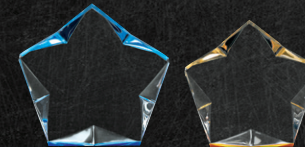

Punta de Lanza

3 sizes and 2 colors.
Blue (-B) and Gold (-G).

Blue	Gold	Size
6207-B	6207-G	7" x 5" x 1"
6208-B	6208-G	8" x 5 3/4" x 1"
6209-B	6209-G	9" x 6 1/2" x 1"

Estrella Espectros

2 sizes and 2 colors.
Blue (-B) and Gold (-G).

Blue	Gold	Size
6405-B	6405-G	4 5/8" x 4 3/8" x 7/8"
6406-B	6406-G	6 7/8" x 5 5/8" x 7/8"