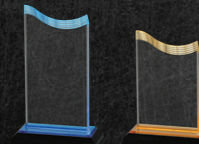

Flecha de Espectros

3 sizes and 2 colors.
Blue (-B) and Gold (-G).

Blue	Gold	Size
6467-B	6467-G	6 7/8" x 4" x 5/8"
6468-B	6468-G	7 7/8" x 4" x 5/8"
6469-B	6469-G	8 7/8" x 4" x 5/8"

Onda de Espectros

2 sizes and 2 colors.
Blue (-B) and Gold (-G).

Blue	Gold	Size
86457-B	86457-G	7" x 3 3/4" x 5/8"
86458-B	86458-G	8 3/8" x 3 3/4" x 5/8"