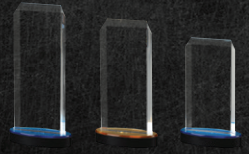

Estrella de Espectros

2 sizes and 2 colors.
Blue (-B) and Gold (-G).

- | | |
|--|--|
| ■ Blue | ■ Gold |
| 6435-B | 6435-G |
| 6436-B | 6436-G |

- | |
|------------------------|
| Size |
| 5 1/2" x 5 1/2" x 3/8" |
| 6 1/2" x 6 1/2" x 3/8" |

Torre de Espectros

3 sizes and 2 colors.
Blue (-B) and Gold (-G).

- | | |
|--|--|
| ■ Blue | ■ Gold |
| 6487-B | 6487-G |
| 6488-B | 6488-G |
| 6489-B | 6489-G |

- | |
|----------------|
| Size |
| 7" x 4" x 3/8" |
| 8" x 4" x 3/8" |
| 9" x 4" x 3/8" |