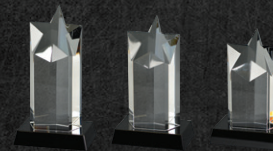

## Estrella Metal

Available in 3 sizes.

Part	Size
6145	5 3/4" x 3" x 1 3/4"
6146	6 1/2" x 3" x 1 3/4"
6147	7 1/2" x 3" x 1 3/4"

## Torre Estrella

Available in 3 sizes.

Part	Size
5208	8" x 5 1/2" x 3 3/4"
5209	9" x 5 1/2" x 3 3/4"
5210	10" x 5 1/2" x 3 3/4"