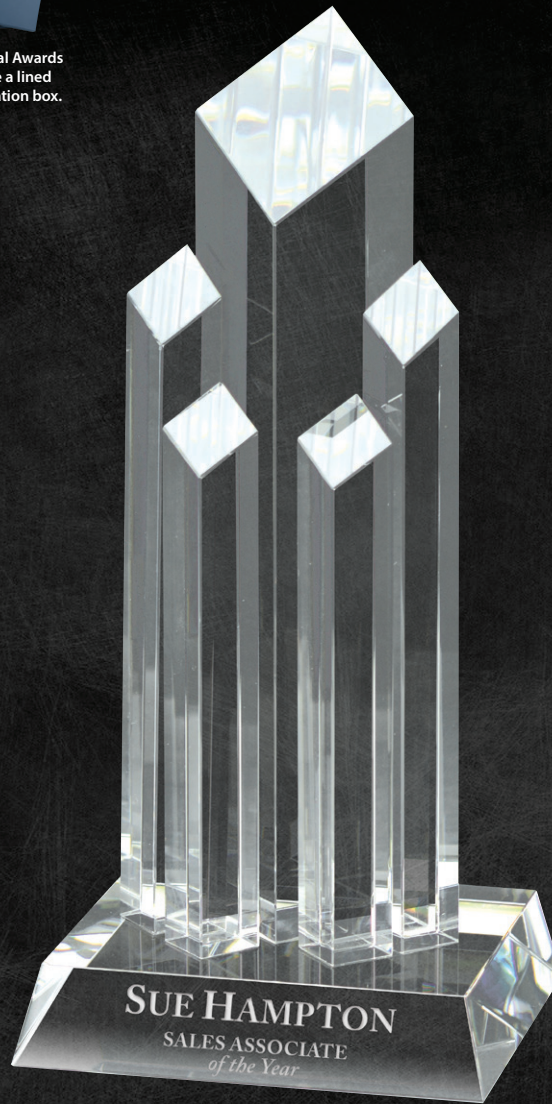

All Crystal Awards include a lined presentation box.

Torre Diamante

Available in 2 sizes.

Part	Size
96709	9" x 4" x 4"
96711	11" x 5 1/4" x 4 3/8"

Diamante

Available in 2 sizes.

Part	Size
6338	8" x 4 1/2" x 1 1/2"
6339	9" x 5 1/2" x 1 1/2"